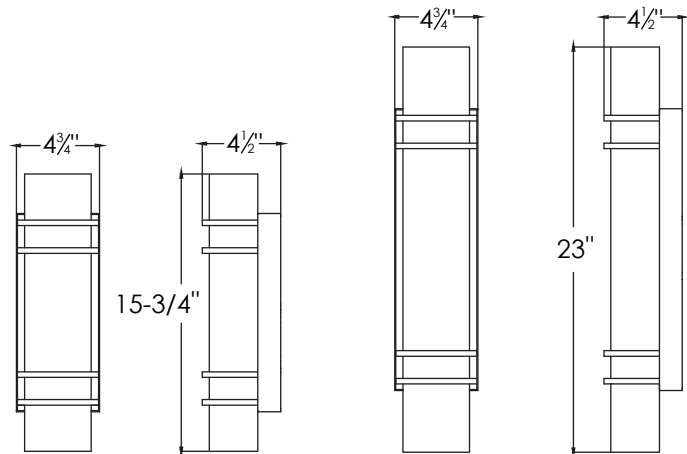

LOCATION		DATE
PREPARED BY		QUANTITY
COMMENTS		FIXTURE TYPE
CATALOG NUMBER		

Blaine LED Outdoor Sconce BLW Series

Features

This outdoor LED light is ideal for security and general lighting. Decorative metal accents. Provides lighting in residential, commercial, and hospitality applications. Fixture mounts to standard junction box (not included).

Construction

Standard mounting holes and hardware are included. Power supply connections must be made inside a junction box (not included).

Finish

Textured grey or textured bronze powder coated finish.

Diffuser

Diffuser is .100" thick matte white acrylic.

Electrical

Input 120-277 VAC / 60Hz.
Compatible with 0-10V dimmers.
Minimum starting temp -20°F.

Lamping

Fixture includes a LED modules capable of producing:
15-3/4" - 23W, 1800 source lumens
23" - 28W, 2800 source lumens
3000K (CCT). Rated for 50,000 Hrs. 90 CRI.

Certification

All fixtures are cETLus listed for wet locations.

Warranty

Limited warranty: This fixture is free from defects in materials and workmanship for a period of 5 years from date of purchase.

**Specifications and dimensions
subject to change without notice.**

Ordering Information:

Textured Grey	Textured Bronze	LED	Source Lumens	CCT	H	W	D
BLW5161800L30MVTG	BLW5161800L30MVBZ	23W	1800	3000K	15-3/4"	4-3/4"	4-1/2"
BLW5232800L30MVTG	BLW5232800L30MVBZ	28W	2800	3000K	23"	4-3/4"	4-1/2"